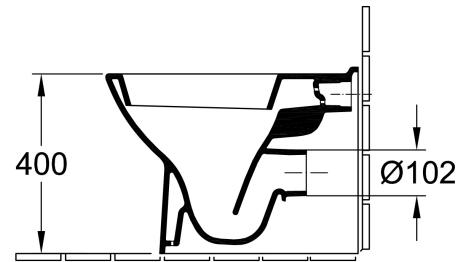

Technical Specification

Code/Description

O.novo Wall-Face P-Trap Toilet Suite

565710R1N4B

with soft close

56571001N4B

with ceramic plus and soft close

Additional Information

- 4.5/3L – WELS 4 STAR RATED SUITES (Includes Toilet Seat)
- For use with concealed cistern, ask about Grohe In-Wall Flushing Systems