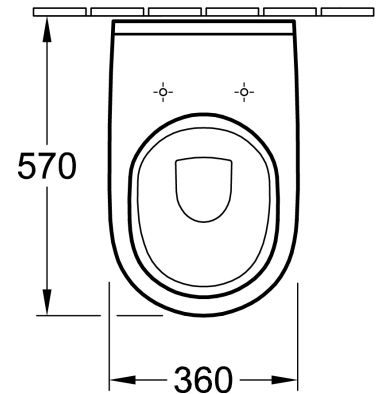

Technical Specification

Code/Description

O.novo Wall-Face P-Trap Toilet Suite

565710R1N4B

with soft close

56571001N4B

with ceramic plus and soft close

Additional Information

- 4.5/3L – WELS 4 STAR RATED SUITES (Includes Toilet Seat)
- For use with concealed cistern, ask about Grohe In-Wall Flushing Systems