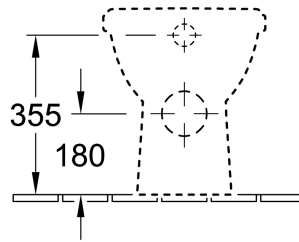

Technical Specification

Code/Description

O.novo Wall-Face P-Trap Toilet Suite

565710R1N4B

with soft close

56571001N4B

with ceramic plus and soft close

Additional Information

- 4.5/3L – WELS 4 STAR RATED SUITES (Includes Toilet Seat)
- For use with concealed cistern, ask about Grohe In-Wall Flushing Systems