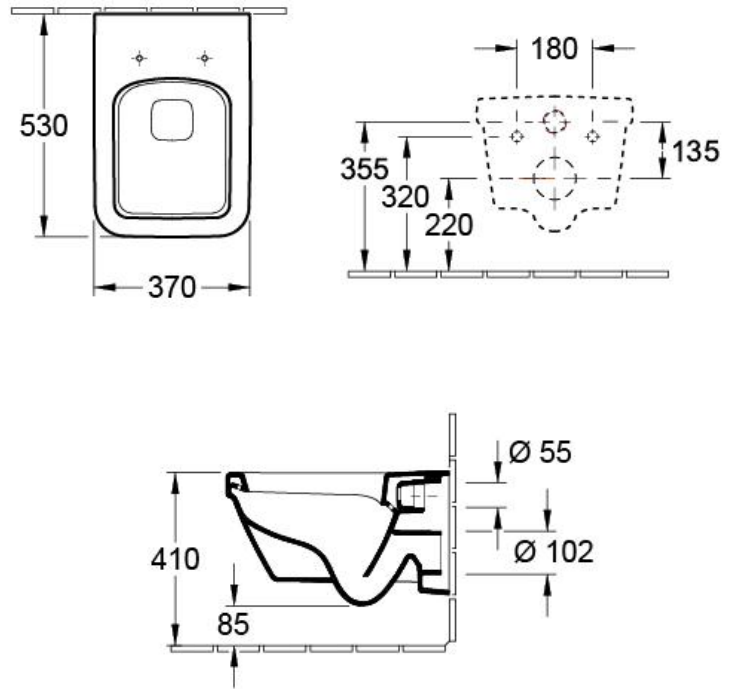

Technical Specification

For use with concealed cistern
(Ask about Grohe In-Wall flushing systems & Frames)

Code/Description

Architectura SQ Wall-Hung Pan with Soft Closing Seat

56851001S4B
568510R1S4B

Wall-Hung Pan
Wall-Hung Pan with Ceramicplus

Additional Information

- 5 Year Warranty *Conditions Apply
- Can be installed to comply with either WELS 3 or 4 star performance
- Available in CeramicPlus easy clean finish

6/3L WELS 3 Star

4.5/3L WELS 4 Star