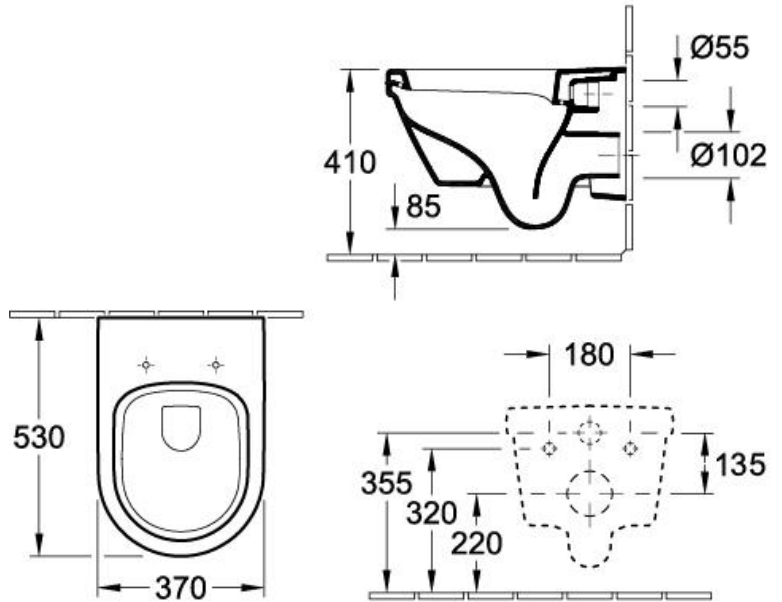

Technical Specification

For use with concealed cistern
(Ask about Grohe In-Wall flushing systems)

Code/Description

Architectura D Wall-Hung Pan with Soft Closing Seat

56841001S4B
568410R1S4B

Wall-Hung Pan
Wall-Hung Pan with Ceramicplus

Additional Information

- 5 Year Warranty *Conditions Apply
- Can be installed to comply with either WELS 3 or 4 star performance
- Available in CeramicPlus easy clean finish

6/3L WELS 3 Star

4.5/3L WELS 4 Star