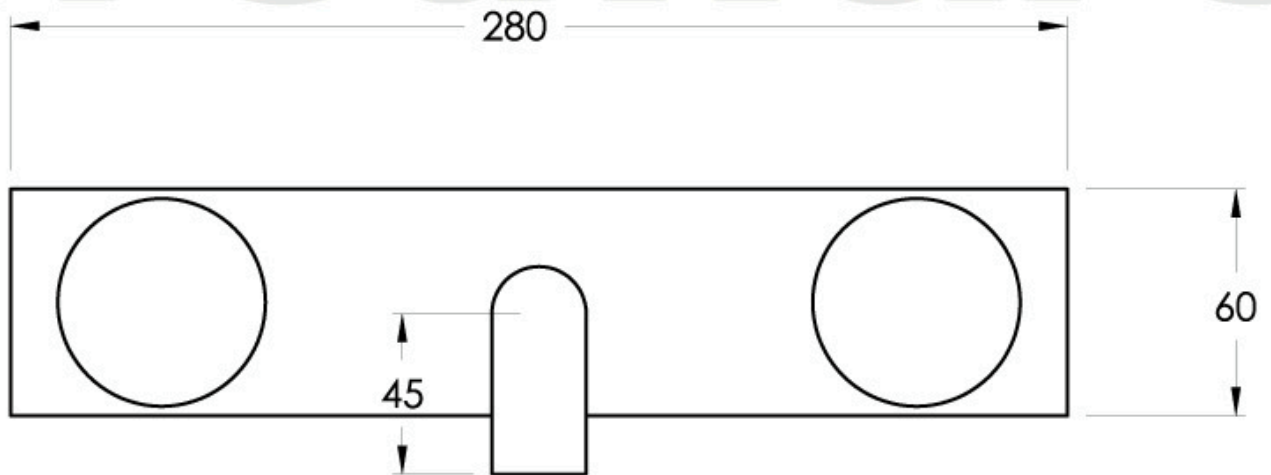

Brodware

HALO

XX Indicates finish
Manufacturing engineers of quality commercial and residential fittings
Dimensions subjects to change without notice. All dimensions are approximate
Copyright © Brodware Industries 2013. www.brodware.com.au